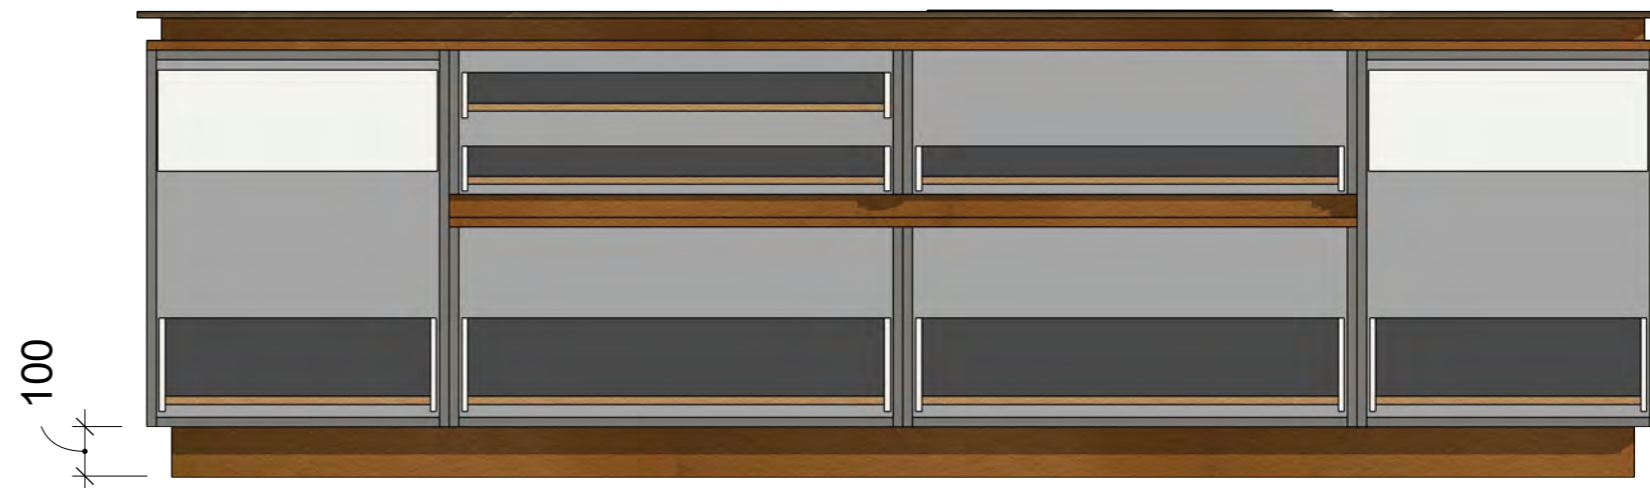

FRONT VIEW M 1:15 **(inner solution)**

SEDLÁK
INTERIER

SEDLÁK INTERIER s.r.o.
Vinohradská 10, 120 00 Praha 2
www.sedlakinterier.cz
Tel.: 224217218

Název:	Kuchyňská sestava - strov perspektiva/pohledy	
Lokace:	Villa Roudnice nad Labem	
Popis:	Eggersmann	List: 06
Materiálové provedení:	7220 Ventura - MDF/Effektlack 8013 Brass dunkel / 8008 Stahlgrau	
Datum:	29.02.2024	
Vypracoval:	Ondřej Vilt, vilt@sedlakinterier.cz, +420 731 449 232