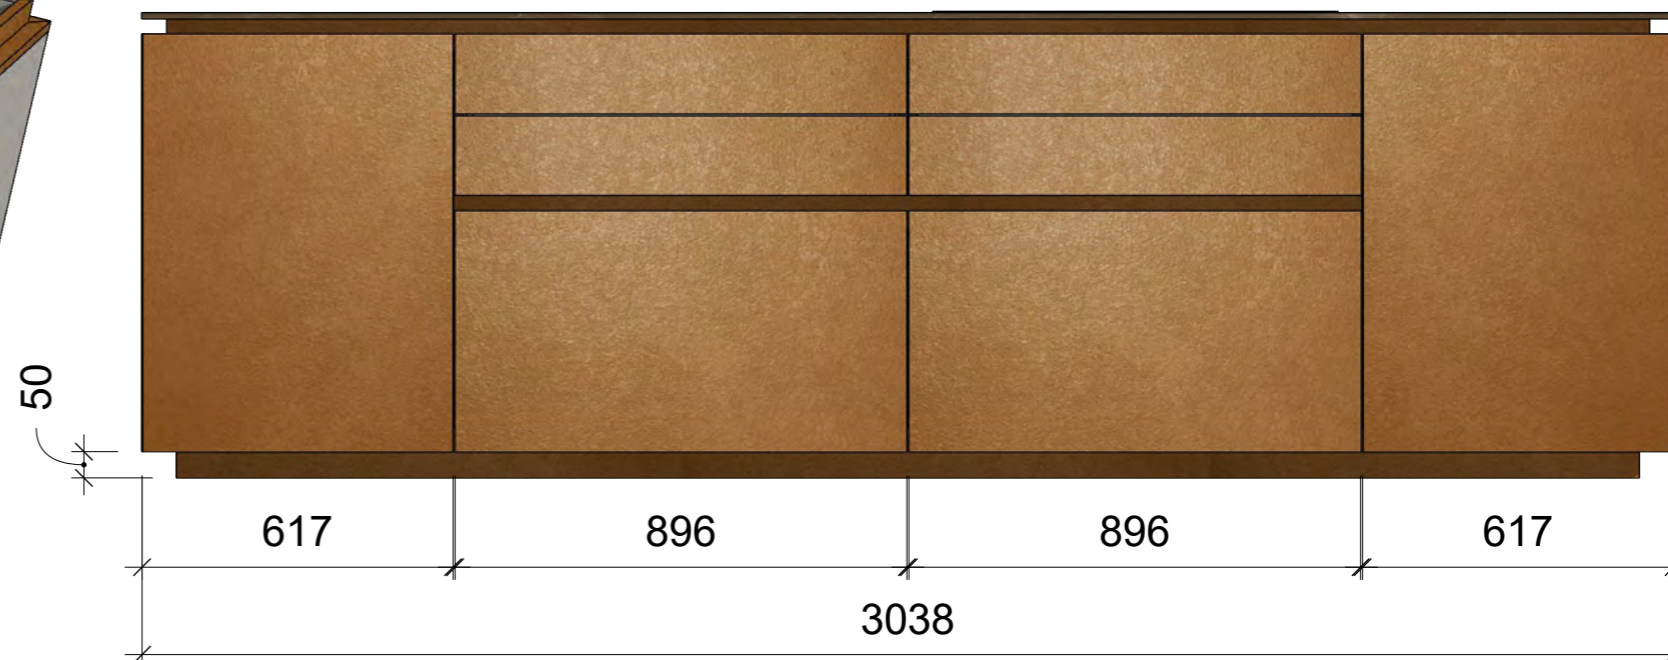

FRONT VIEW M 1:15 **(front solution)**